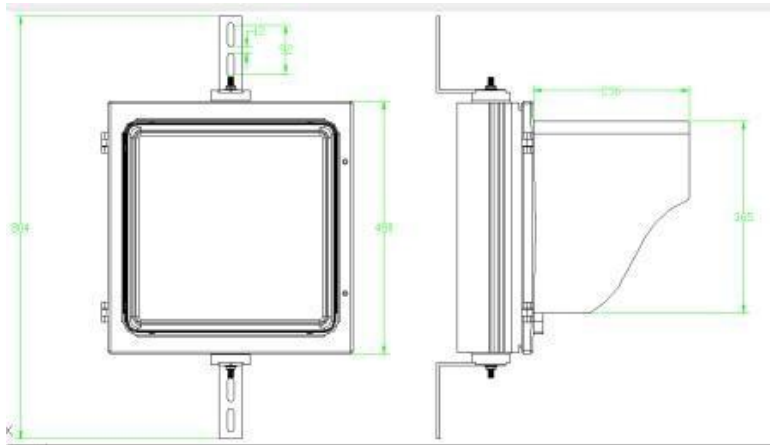

ZAMTAS 400MM LED Traffic Signals

ZAM-400-2IN1-12/24

Size (Unit: inch (mm))

Size (Unit: inch (mm))

Characteristics

Color	Size	Model Number	Profile	Voltage	LEDs	Typical Wattage at 25°C	Luminance (cd/m ²)	Typical Dominant Wavelength (nm)
	(mm)							
Red	400	ZAM400R-1	square	24VDC	117s	<10	>800	625
Green	400	ZAM400G-1	square	24VDC	93s	<10	>800	500

Gather to pack:

Model	Housing Material	Dim. of Outer Carton	Quantity/CTN	G.W/CTN	N.W/CTN	Packing
ZAM-400-2IN1-12/24DC	PC	57*57*25cm	1PCS	7.8KG	6.1KG	Carton